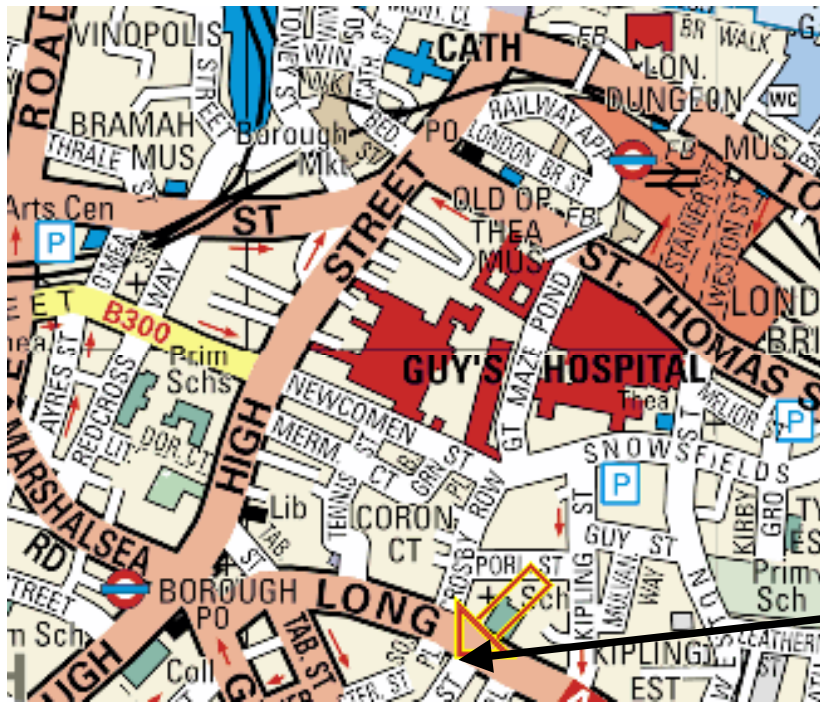

Directions to London Sustainability Exchange

London Sustainability Exchange is located at 84 Long Lane, London SE1 4AU, phone: 020 7234 9400. The office is about a 5 minute walk from Borough Tube station (Northern line) and a 7 minute walk from London Bridge Station (Northern and Jubilee lines, National Rail services).

From Borough Tube station: exit the station and cross over Borough High Street and Great Dover Street. Walk down Long Lane. Our office is about 250m down the street on the right hand side. Ring the buzzer on the intercom labelled "LSx / Samantha Heath." Our office is on the 2nd floor.

From London Bridge station: exit the station from the Guy's and St. Thomas' Hospital exit. Walk down Great Maze Pond to the intersection, continuing straight down Crosby Road. Our office is directly across the street from where Crosby Row ends at Long Lane. Ring the buzzer on the intercom labelled "LSx". Our office is on the 2nd floor.

Please call us should you have difficulty finding us. Main number is 020 7234 9400

London Sustainability Exchange
84 Long Lane
SE1 4AU